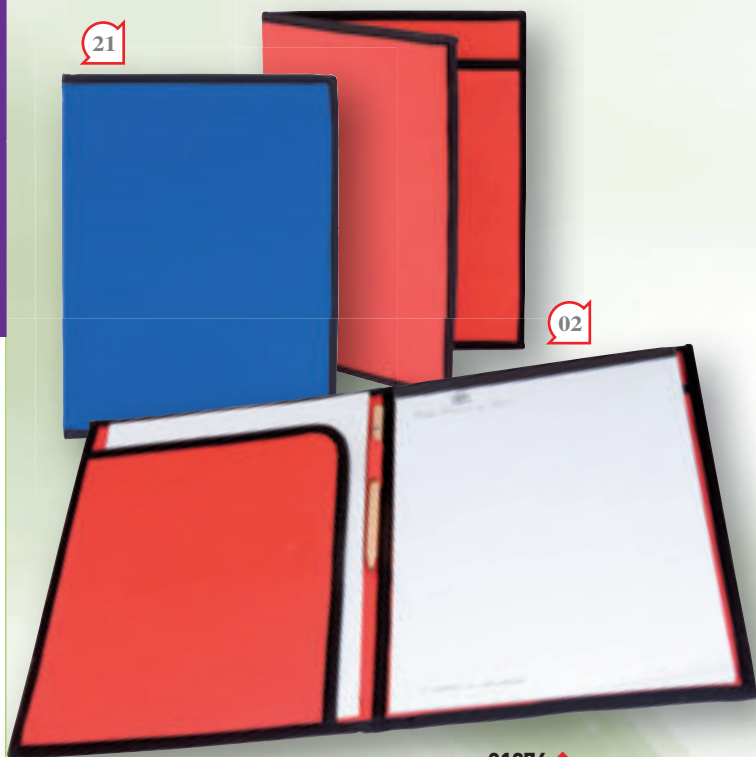

21

02

01874 ↑

Portafolio con hojas.
Document briefcase with sheet pad.
Medida/Dimensions: 32x24 cm.
Marcaje/Marking: E+M 40x40 mm.

↓ 07601

Portafolios. Alta calidad.
Top quality document briefcase.
Medida/Dimensions: 34x26,5 cm.
Marcaje/Marking: E+M 120x60 mm.